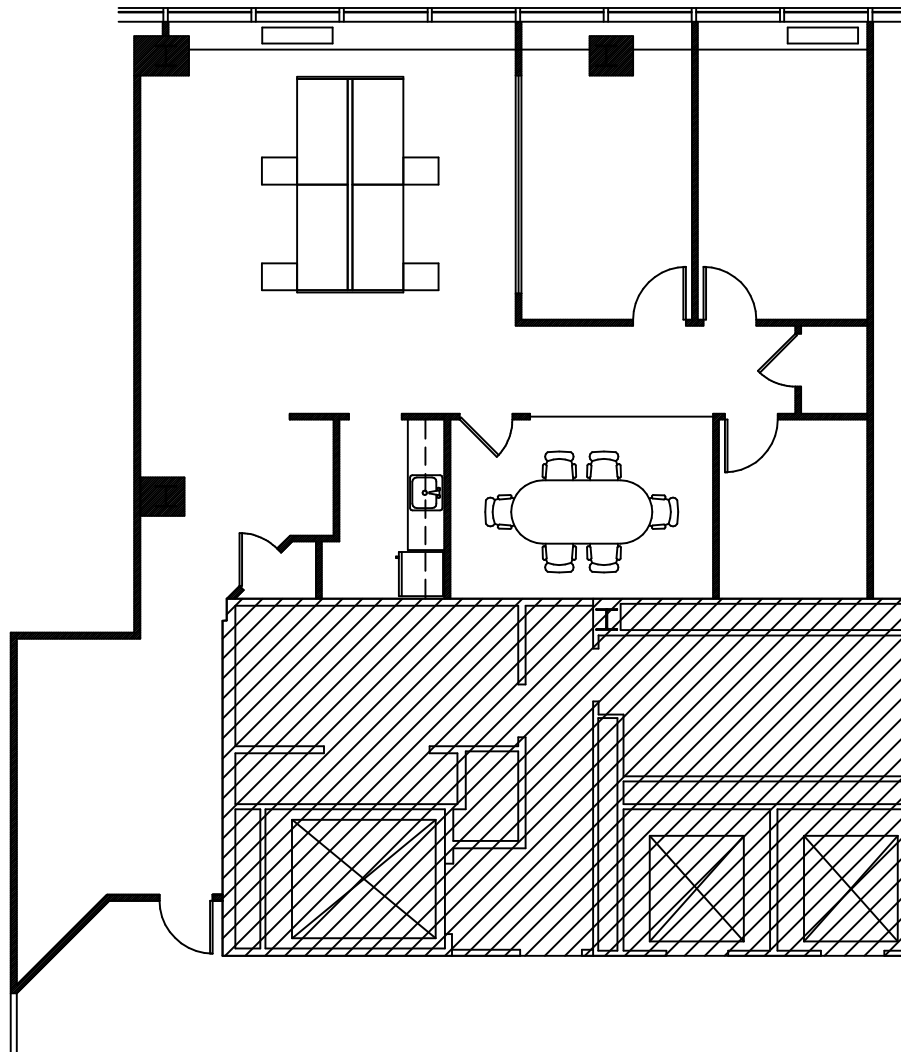

**KEY PLAN**

**RFR**  
RFR REALTY LLC

**2 STAMFORD PLAZA  
SUITE 1203  
STAMFORD, CONNECTICUT**

**AS-BUILT FLOOR PLAN  
2,117 SQ. FT.**

**25 JANUARY 2012**

**NORTH**

**PROJ. NO. 20112**

**ARCHITECTS**