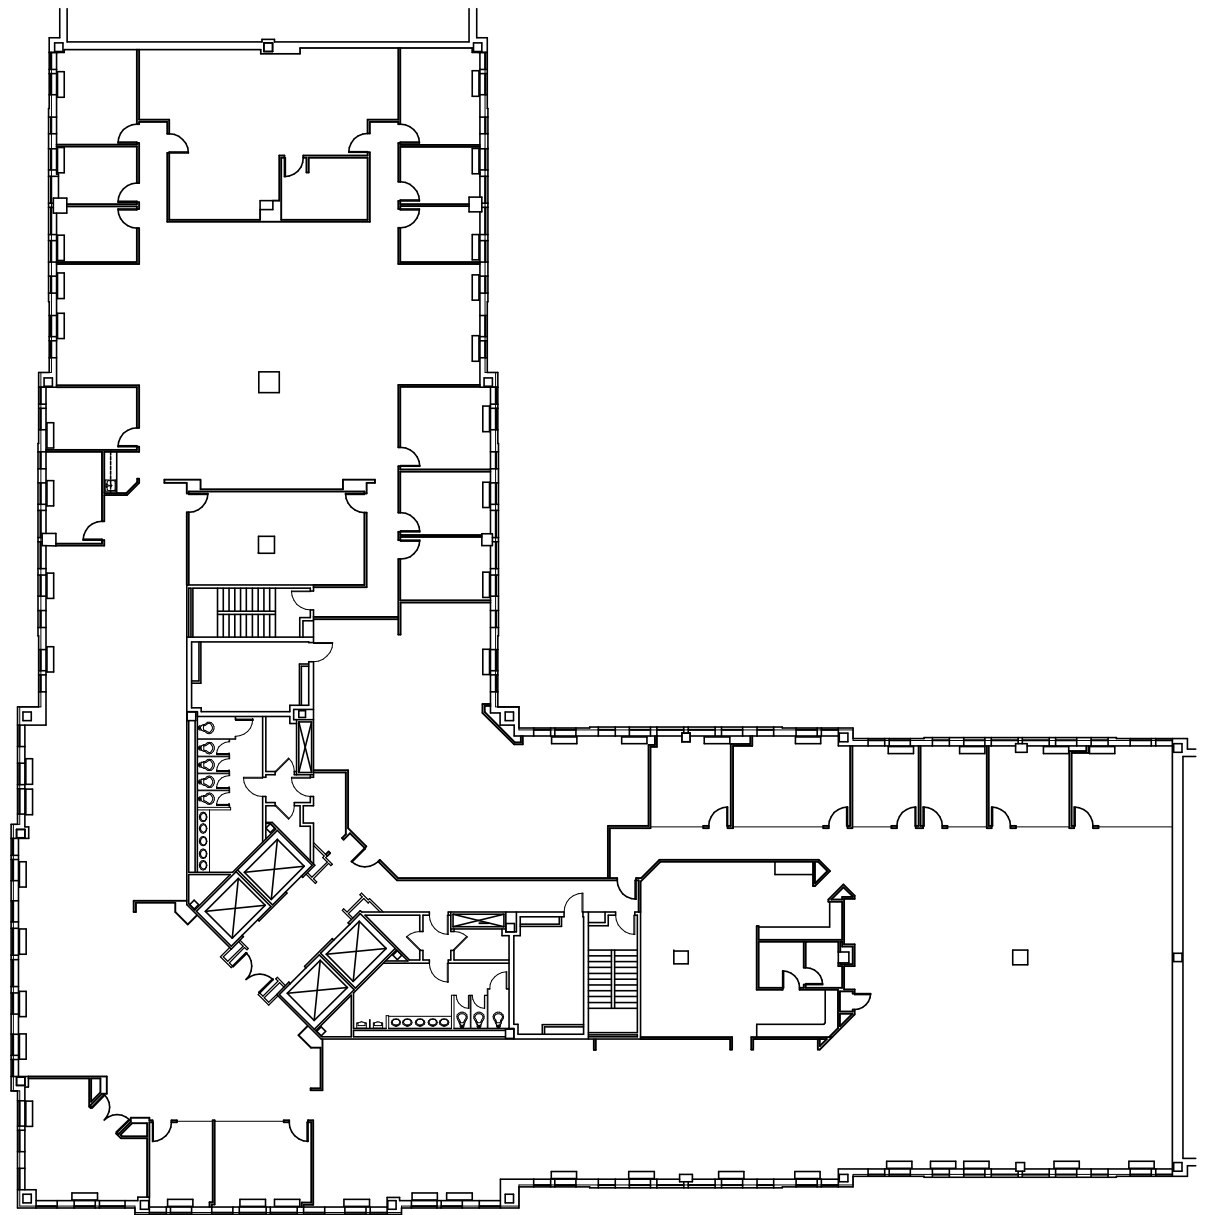

KEY PLAN

RFR

RFR REALTY LLC

**SUITE 300
CANTERBURY GREEN
STAMFORD, CONNECTICUT**

**3RD FLOOR
24,314 RSF**

15 APRIL 10

NORTH

ARCHITECTS