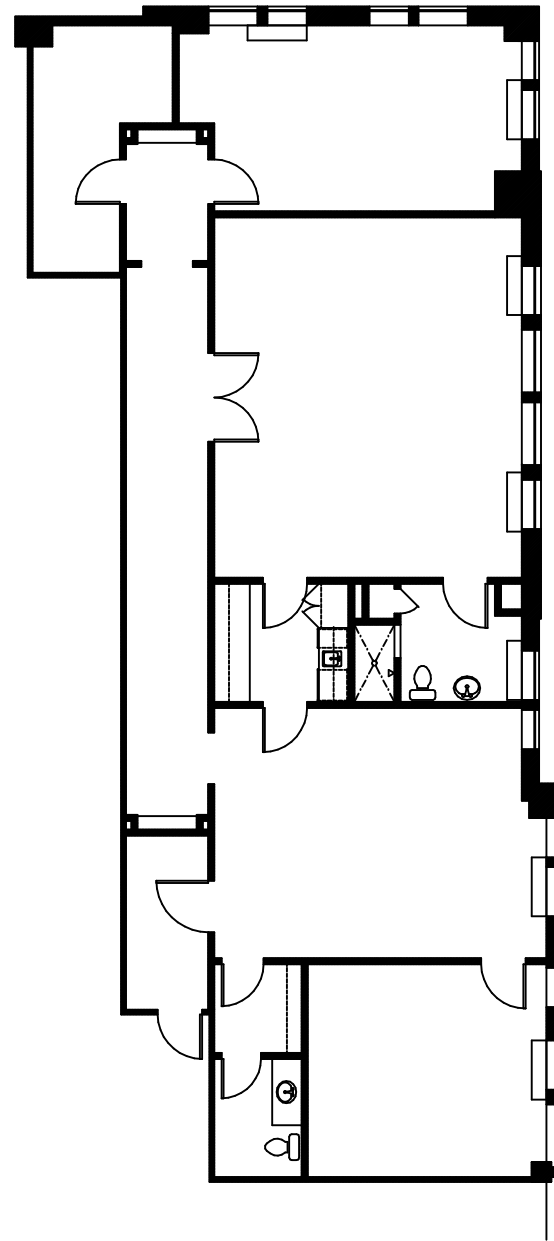

KEY PLAN

RFR
RFR REALTY LLC

**CANTERBURY GREEN
8TH FLOOR
STAMFORD, CT**

**SUITE 875
2,942 SQ. FT.**

17 FEBRUARY 2011

NORTH

PROJ. NO. 20211