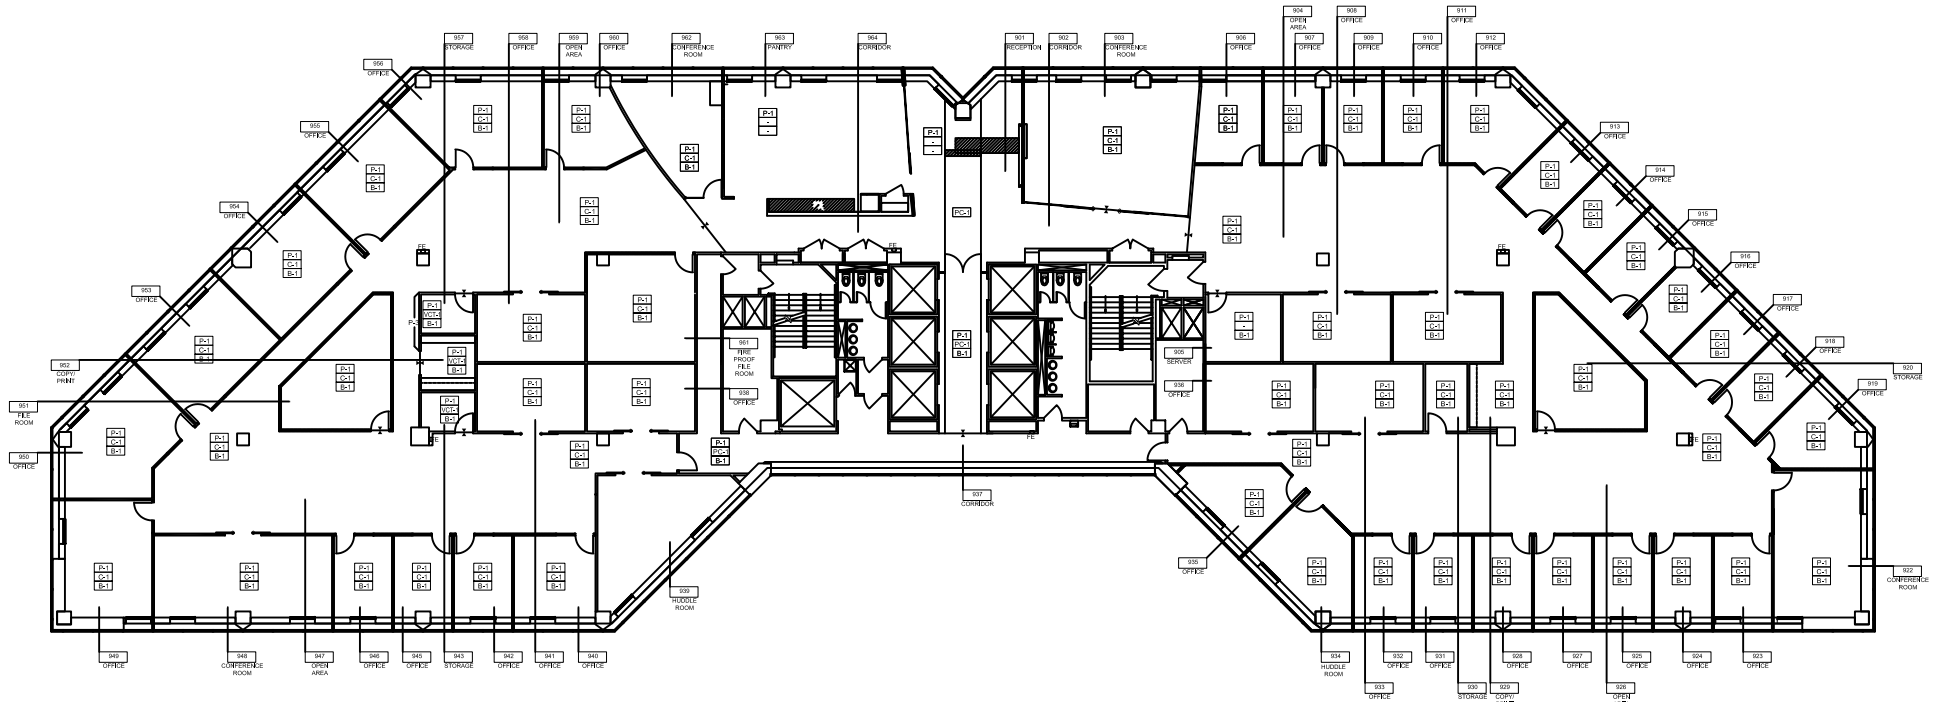

4 Stamford Plaza

Suite 900: 24,029 RSF

Margaret Carlson
203-328-3605
mcarlson@rfr.com

1 PAINT & FINISH PLAN
SCALE: 3/32"=1'-0"